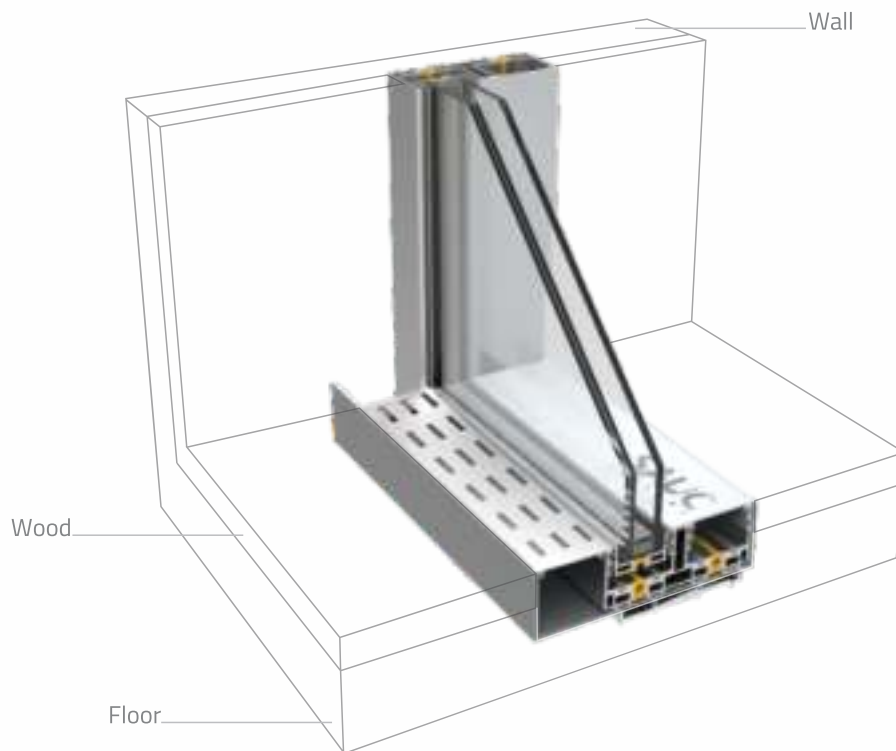

S A U C 3 4 S y s t e m

TECHNICAL INFORMATION

	SAUC_12	SAUC_32	SAUC_34	SAUC_44	SAUC_54	SAUC_64
INSULATION TYPE	Non Insulated	Non Insulated	Insulated	Insulated	Insulated	Insulated
Facing Width	14 mm	17 mm	17 mm	17 mm	17 mm	17 mm
Installation flush to floor inside	yes	yes	yes	yes	yes	yes
Installation flush to floor both side	no	no	yes	yes	yes	yes
Max leaf height	3 meter	3 meter	4.5 meter	6 meter	8 meter	8 meter
Max leaf width	2 meter	3.5 meter	3.2 meter	3.2 meter	3.2 meter	3.2 meter
Max leaf sq.mtr	5 sq.mtr	6 sq.mtr	12 sq.mtr	18 sq.mtr	18 sq.mtr	18 sq.mtr
Glass thickness	12 mm	32 mm	34 mm	44 mm	54 mm	64 mm
Locking	multipoint	multipoint	multipoint	multipoint	multipoint	multipoint
e_Lock	no	no	yes	yes	yes	yes
e_drive	no	no	yes	yes	yes	yes
Home automation	no	no	possible	possible	possible	possible
Max leaf weight	250kg	350kg	350kg	500kg	2000kg	2000kg