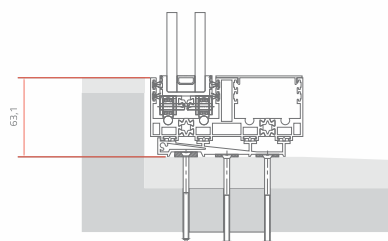

S A U C 3 4 S y s t e m

TECHNICAL INFORMATION

	SAUC_12	SAUC_32	SAUC_34	SAUC_44	SAUC_54	SAUC_64
INSULATION TYPE	Non Insulated	Non Insulated	Insulated	Insulated	Insulated	Insulated
Facing Width	14 mm	17 mm	17 mm	17 mm	17 mm	17 mm
Installation flush to floor inside	yes	yes	yes	yes	yes	yes
Installation flush to floor both side	no	no	yes	yes	yes	yes
Max leaf height	3 meter	3 meter	4.5 meter	6 meter	8 meter	8 meter
Max leaf width	2 meter	3.5 meter	3.2 meter	3.2 meter	3.2 meter	3.2 meter
Max leaf sq.mtr	5 sq.mtr	6 sq.mtr	12 sq.mtr	18 sq.mtr	18 sq.mtr	18 sq.mtr
Glass thickness	12 mm	32 mm	34 mm	44 mm	54 mm	64 mm
Locking	multipoint	multipoint	multipoint	multipoint	multipoint	multipoint
e_Lock	no	no	yes	yes	yes	yes
e_drive	no	no	yes	yes	yes	yes
Home automation	no	no	possible	possible	possible	possible
Max leaf weight	250kg	350kg	350kg	500kg	2000kg	2000kg