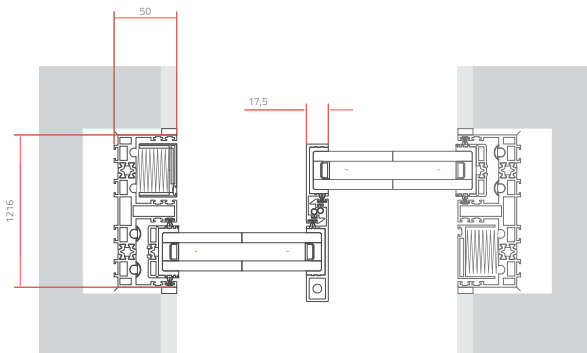

S A U C 3 4 S y s t e m

TECHNICAL INFORMATION

	SAUC_12	SAUC_32	SAUC_34	SAUC_44	SAUC_54	SAUC_64
INSULATION TYPE	Non Insulated	Non Insulated	Insulated	Insulated	Insulated	Insulated
Facing Width	14 mm	17 mm	17 mm	17 mm	17 mm	17 mm
Installation flush to floor inside	yes	yes	yes	yes	yes	yes
Installation flush to floor both side	no	no	yes	yes	yes	yes
Max leaf height	3 meter	3 meter	4.5 meter	6 meter	8 meter	8 meter
Max leaf width	2 meter	3.5 meter	3.2 meter	3.2 meter	3.2 meter	3.2 meter
Max leaf sq.mtr	5 sq.mtr	6 sq.mtr	12 sq.mtr	18 sq.mtr	18 sq.mtr	18 sq.mtr
Glass thickness	12 mm	32 mm	34 mm	44 mm	54 mm	64 mm
Locking	multipoint	multipoint	multipoint	multipoint	multipoint	multipoint
e_Lock	no	no	yes	yes	yes	yes
e_drive	no	no	yes	yes	yes	yes
Home automation	no	no	possible	possible	possible	possible
Max leaf weight	250kg	350kg	350kg	500kg	2000kg	2000kg