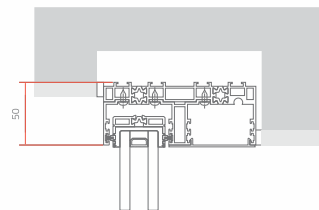

S A U C 3 4 S y s t e m

TECHNICAL INFORMATION

	SAUC_12	SAUC_32	SAUC_34	SAUC_44	SAUC_54	SAUC_64
INSULATION TYPE	Non Insulated	Non Insulated	Insulated	Insulated	Insulated	Insulated
Facing Width	14 mm	17 mm	17 mm	17 mm	17 mm	17 mm
Installation flush to floor inside	yes	yes	yes	yes	yes	yes
Installation flush to floor both side	no	no	yes	yes	yes	yes
Max leaf height	3 meter	3 meter	4.5 meter	6 meter	8 meter	8 meter
Max leaf width	2 meter	3.5 meter	3.2 meter	3.2 meter	3.2 meter	3.2 meter
Max leaf sq.mtr	5 sq.mtr	6 sq.mtr	12 sq.mtr	18 sq.mtr	18 sq.mtr	18 sq.mtr
Glass thickness	12 mm	32 mm	34 mm	44 mm	54 mm	64 mm
Locking	multipoint	multipoint	multipoint	multipoint	multipoint	multipoint
e_Lock	no	no	yes	yes	yes	yes
e_drive	no	no	yes	yes	yes	yes
Home automation	no	no	possible	possible	possible	possible
Max leaf weight	250kg	350kg	350kg	500kg	2000kg	2000kg